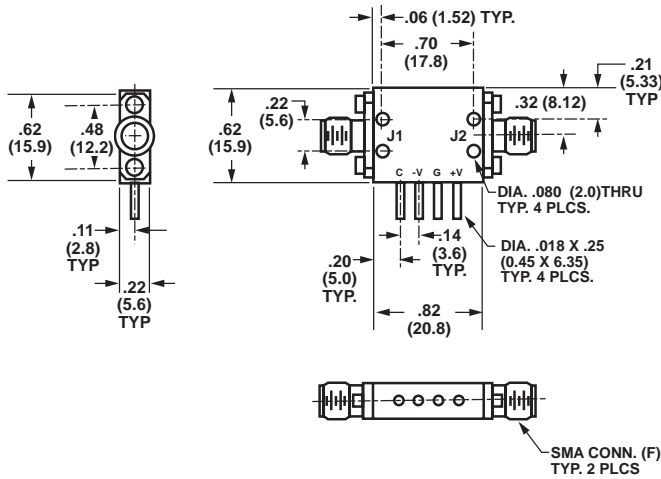

Solid State PIN Control Products

Outline Drawings

SS213DHS, SS213BDHTS

SS213DHS-80, SS212DHS, SS212DHTS

SS123DHS, SS123BDHTS, SS122DHS,
SS123DHS-80, SS122DHTS

SS133DHS, SS133BDHTS, SS132DHS,
SS132DHTS

Dimensions in inches (mm in parentheses), unless otherwise specified.

Solid State PIN Control Products

Outline Drawings

SS143DHS, SS143BDHTS, SS142DHS, SS142DHTS

SS153DHS, SS153BDHTS, SS152DHTS, SS152DHS

SS163DHS, SS163BDHTS, SS162DHS, SS162DHTS

XSS323CDHS

Dimensions in inches (mm in parentheses), unless otherwise specified.