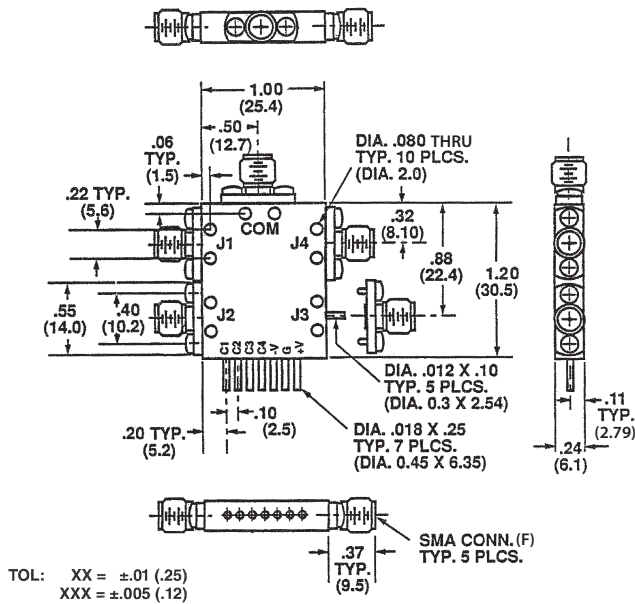

Solid State PIN Control Products

Outline Drawings

SS213DHS, SS213BDHTS

SS213DHS-80, SS212DHS, SS212DHTS

SS123DHS, SS123BDHTS, SS122DHS,
SS123DHS-80, SS122DHTS

SS133DHS, SS133BDHTS, SS132DHS,
SS132DHTS

Dimensions in inches (mm in parentheses), unless otherwise specified.

Solid State PIN Control Products

Outline Drawings

SS143DHS, SS143BDHTS, SS142DHS, SS142DHTS

SS153DHS, SS153BDHTS, SS152DHTS, SS152DHS

SS163DHS, SS163BDHTS, SS162DHS, SS162DHTS

XSS323CDHS

Dimensions in inches (mm in parentheses), unless otherwise specified.