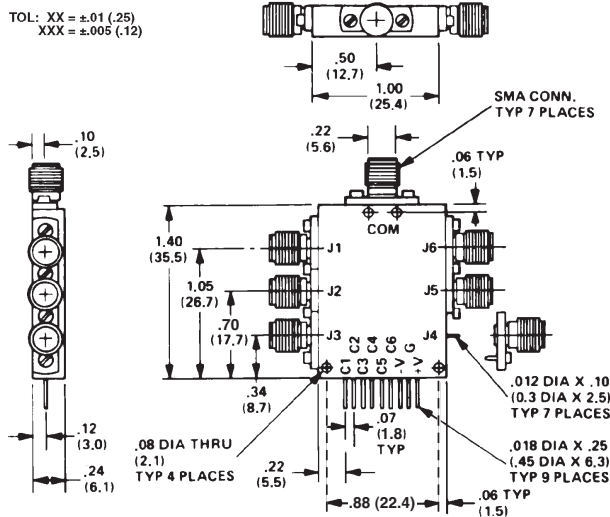

Solid State PIN Control Products

Outline Drawings

SS213DHS, SS213BDHTS

SS213DHS-80, SS212DHS, SS212DHTS

SS123DHS, SS123BDHTS, SS122DHS,
SS123DHS-80, SS122DHTS

SS133DHS, SS133BDHTS, SS132DHS,
SS132DHTS

Dimensions in inches (mm in parentheses), unless otherwise specified.

Solid State PIN Control Products

Outline Drawings

SS143DHS, SS143BDHTS, SS142DHS, SS142DHTS

SS153DHS, SS153BDHTS, SS152DHTS, SS152DHS

SS163DHS, SS163BDHTS, SS162DHS, SS162DHTS

XSS323CDHS

Dimensions in inches (mm in parentheses), unless otherwise specified.