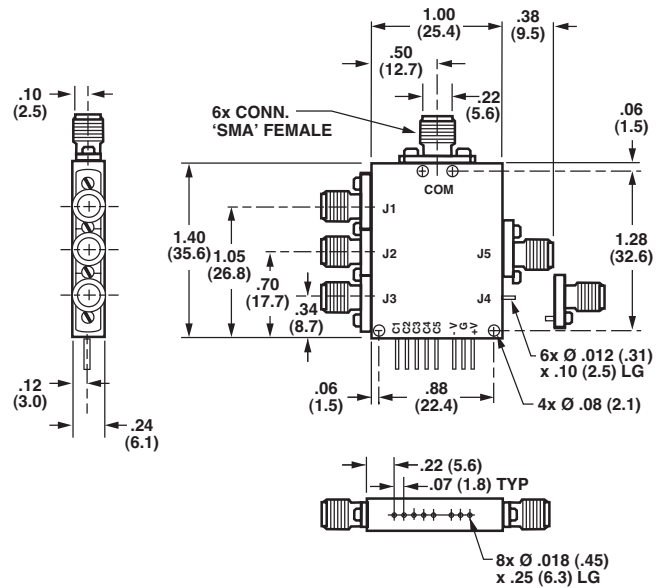

Solid State PIN Control Products

Outline Drawings

SS213DHS, SS213BDHTS

SS213DHS-80, SS212DHS, SS212DHTS

SS123DHS, SS123BDHTS, SS122DHS,
SS123DHS-80, SS122DHTS

SS133DHS, SS133BDHTS, SS132DHS,
SS132DHTS

Dimensions in inches (mm in parentheses), unless otherwise specified.

Solid State PIN Control Products

Outline Drawings

SS143DHS, SS143BDHTS, SS142DHS, SS142DHTS

SS153DHS, SS153BDHTS, SS152DHTS, SS152DHS

SS163DHS, SS163BDHTS, SS162DHS, SS162DHTS

XSS323CDHS

Dimensions in inches (mm in parentheses), unless otherwise specified.