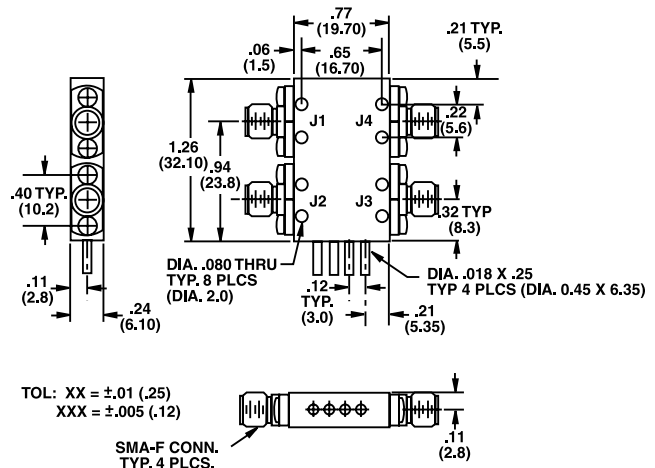

Solid State PIN Control Products

Outline Drawings

SS213DHS, SS213BDHTS

SS213DHS-80, SS212DHS, SS212DHTS

SS123DHS, SS123BDHTS, SS122DHS,
SS123DHS-80, SS122DHTS

SS133DHS, SS133BDHTS, SS132DHS,
SS132DHTS

Dimensions in inches (mm in parentheses), unless otherwise specified.

Solid State PIN Control Products

Outline Drawings

SS143DHS, SS143BDHTS, SS142DHS, SS142DHTS

SS153DHS, SS153BDHTS, SS152DHTS, SS152DHS

SS163DHS, SS163BDHTS, SS162DHS, SS162DHTS

XSS323CDHS

Dimensions in inches (mm in parentheses), unless otherwise specified.