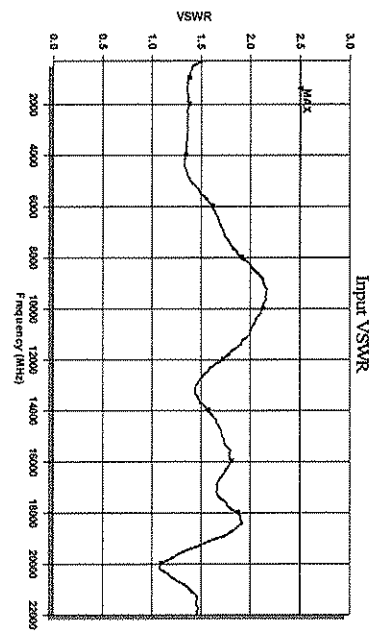

100 Davids Drive
Hauppauge, NY 11788
Tel: (631) 436-7400

Serial # 1347792
Model # NSP2200-PFG

Project #

Customer

Customer PO

Stock # MODEL423/915G

Voltage (V) 110/220 VAC

Current (mA)

Temp (°C) 23

Tested By LP

Comments

Printed On: 12/12/2007 10:16:06 AM
PASS
Final Test

300	1.53
1000	1.37
2000	1.37
4000	1.34
6000	1.61
8000	1.90
10000	2.12
12000	1.71
14000	1.57
16000	1.80
18000	1.87
20000	1.09
22000	1.46
MAX	2.16
SPEC	2.50
ID:6849	PASS