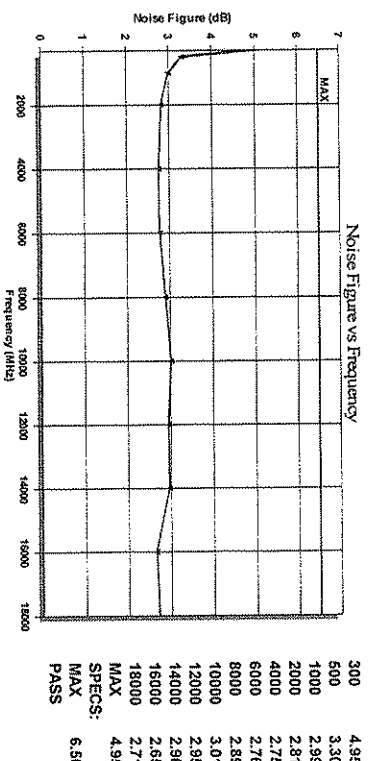

100 Davids Drive
Hauppauge, NY 11788
Tel: (631) 436-7400

Serial # 1029048
Model # NSP1800-PVG
Project #

Customer
Customer PO
Stock # 239F/239F/240F
Voltage (V) 110/220 V AC
Current (mA)

Temp (°C) +25 C
Tested By LP
Comments

Printed On: 10/21/2004 1:54:31 PM
PASS
Final Test-LSB

10/11/2004 4:07:42 PM ID:7088 V1.1.823

10/11/2004 4:00:56 PM ID:7085 V1.1.823