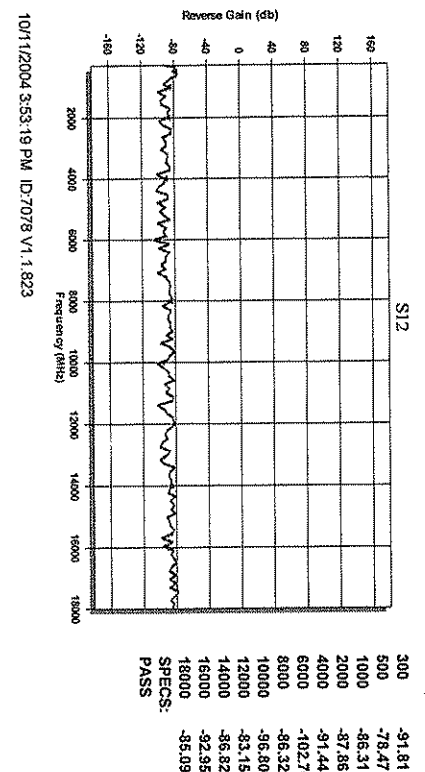

100 Davids Drive
Hauppauge, NY 11788
Tel: (631) 436-7400

Serial # 1029048
Model # NSP1800-PVG
Project #

Customer
Customer PO
Stock # 239F/239F/240F
Voltage (V) 110/220 V AC
Current (mA)

Temp (°C) +25 C
Tested By LP
Comments

Printed On: 10/21/2004 1:54:31 PM
PASS
Final Test-LSB

10/11/2004 4:07:42 PM ID:7088 V1.1.823

10/11/2004 4:00:56 PM ID:7085 V1.1.823