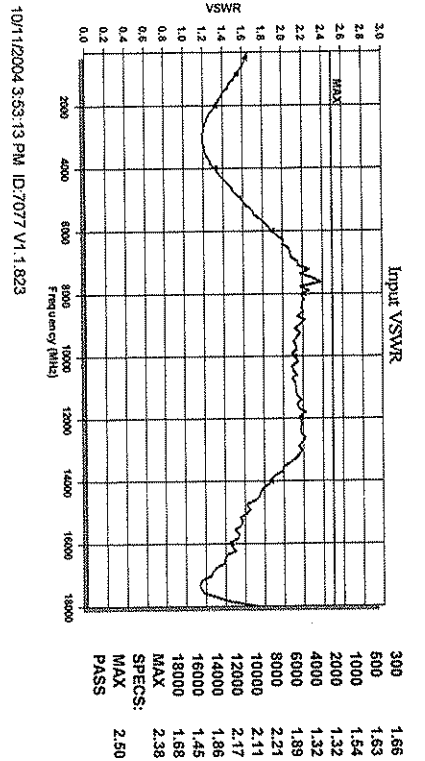

100 Davids Drive
Hauppauge, NY 11788
Tel: (631) 436-7400

Serial # 1029048
Model # NSP1800-PVG
Project #

Customer
Customer PO
Stock # 239F/239F/240F
Voltage (V) 110/220 V AC
Current (mA)

Temp (°C) +25 C
Tested By LP
Comments

Printed On: 10/21/2004 1:54:31 PM
PASS
Final Test-LSB

10/11/2004 4:07:42 PM ID:7088 V1.1.823

10/11/2004 4:00:56 PM ID:7085 V1.1.823