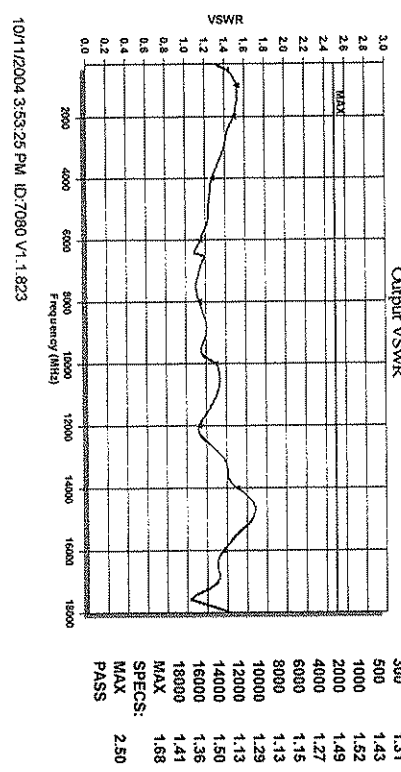

100 Davids Drive
Hauppauge, NY 11788
Tel: (631) 436-7400

Serial # 1029048
Model # NSP1800-PVG
Project #

Customer
Customer PO
Stock # 239F/239F/240F
Voltage (V) 110/220 V AC
Current (mA)

Temp (°C) +25 C
Tested By LP
Comments

Printed On: 10/21/2004 1:54:31 PM
PASS
Final Test-LSB

10/11/2004 4:07:42 PM ID:7088 V1.1.823

10/11/2004 4:00:56 PM ID:7085 V1.1.823