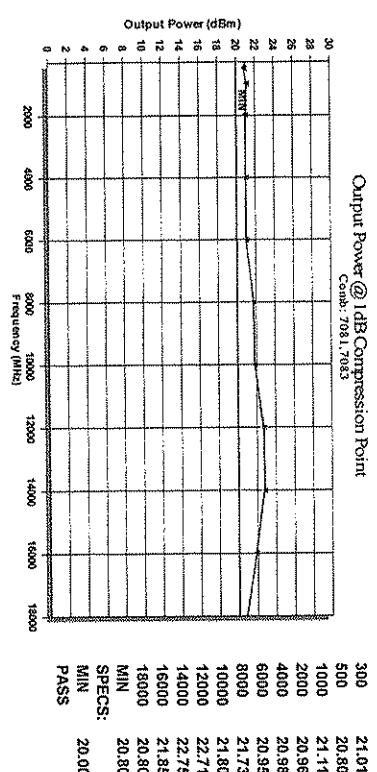

100 Davids Drive
Hauppauge, NY 11788
Tel: (631) 436-7400

Serial # 1029048
Model # NSP1800-PVG
Project #

Customer
Customer PO
Stock # 239F/239F/240F
Voltage (V) 110/220 V AC
Current (mA)

Temp (°C) +25 C
Tested By LP
Comments

Printed On: 10/21/2004 1:54:31 PM
PASS
Final Test-LSB

10/11/2004 4:07:42 PM ID:7088 V1.1.823

10/11/2004 4:00:56 PM ID:7085 V1.1.823