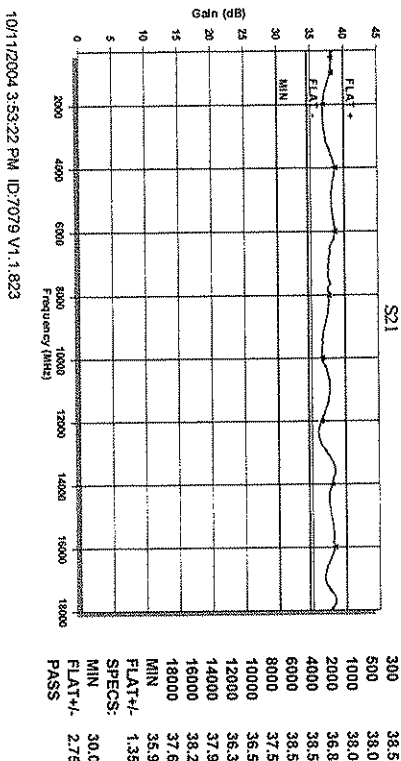

100 Davids Drive
Hauppauge, NY 11788
Tel: (631) 436-7400

Serial # 1029048
Model # NSP1800-PVG
Project #

Customer
Customer PO
Stock # 239F/239F/240F
Voltage (V) 110/220 V AC
Current (mA)

Temp (°C) +25 C
Tested By LP
Comments

Printed On: 10/21/2004 1:54:31 PM
PASS
Final Test-LSB

10/11/2004 4:07:42 PM ID:7088 V1.1.823

10/11/2004 4:00:56 PM ID:7085 V1.1.823