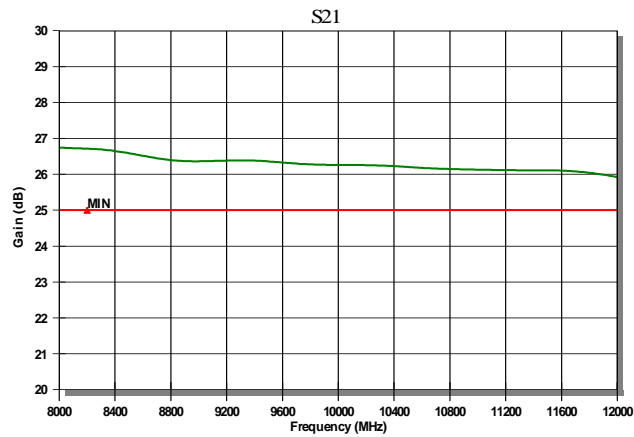

Current (mA)
125

Temp (°C)
23

Tested By

Comments

Do not exceed +13dbm CW at input.

PASS
Final Test

WEEE

MAX 1.24
SPEC: 2.00
ID:2057129 PASS

MAX 1.53
SPEC: 2.00
ID:2057139 PASS

MIN 25.92
SPEC: 25.00
ID:2057138 PASS

MIN 13.77
SPEC: 10.00
ID:2057141 PASS

MAX 1.57
SPEC: 1.80
ID:2057140 PASS