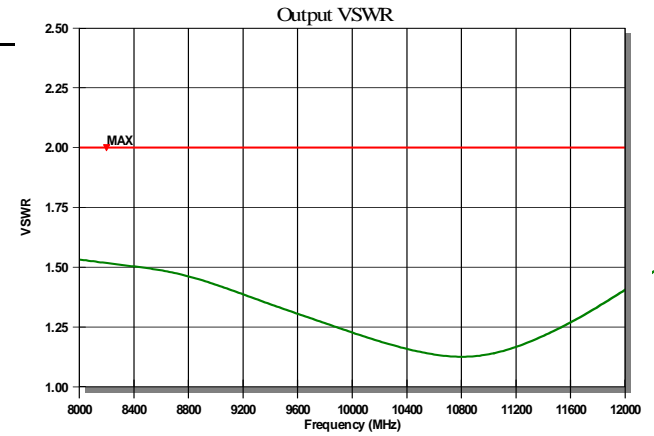

Current (mA)
125

Temp (°C)
23

Tested By

Comments

Do not exceed +13dbm CW at input.

PASS
Final Test

WEEE

MAX 1.24
SPEC: 2.00
ID:2057129 PASS

MAX 1.53
SPEC: 2.00
ID:2057139 PASS

MIN 25.92
SPEC: 25.00
ID:2057138 PASS

MIN 13.77
SPEC: 10.00
ID:2057141 PASS

MAX 1.57
SPEC: 1.80
ID:2057140 PASS