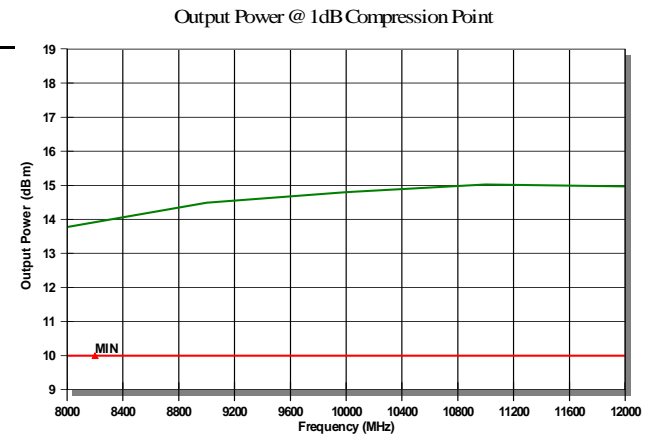

Current (mA)
125

Temp (°C)
23

Tested By

Comments

Do not exceed +13dbm CW at input.

PASS
Final Test

WEEE

MAX 1.24
SPEC: 2.00
ID:2057129 PASS

MAX 1.53
SPEC: 2.00
ID:2057139 PASS

MIN 25.92
SPEC: 25.00
ID:2057138 PASS

MIN 13.77
SPEC: 10.00
ID:2057141 PASS

MAX 1.57
SPEC: 1.80
ID:2057140 PASS