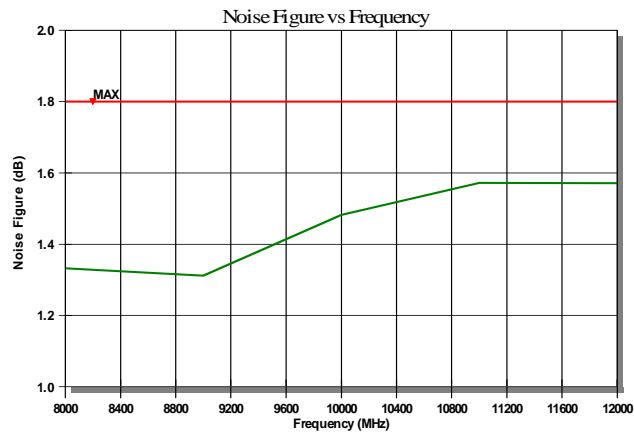

Current (mA)
125

Temp (°C)
23

Tested By

Comments

Do not exceed +13dbm CW at input.

PASS
Final Test

WEEE

MAX 1.24
SPEC: 2.00
ID:2057129 PASS

MAX 1.53
SPEC: 2.00
ID:2057139 PASS

MIN 25.92
SPEC: 25.00
ID:2057138 PASS

MIN 13.77
SPEC: 10.00
ID:2057141 PASS

MAX 1.57
SPEC: 1.80
ID:2057140 PASS