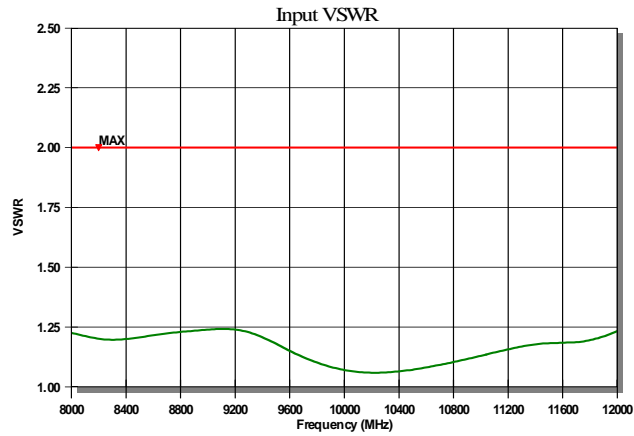

Current (mA)
125

Temp (°C)
23

Tested By

Comments

Do not exceed +13dbm CW at input.

PASS
Final Test

WEEE

MAX 1.24
SPEC: 2.00
ID:2057129 PASS

MAX 1.53
SPEC: 2.00
ID:2057139 PASS

MIN 25.92
SPEC: 25.00
ID:2057138 PASS

MIN 13.77
SPEC: 10.00
ID:2057141 PASS

MAX 1.57
SPEC: 1.80
ID:2057140 PASS