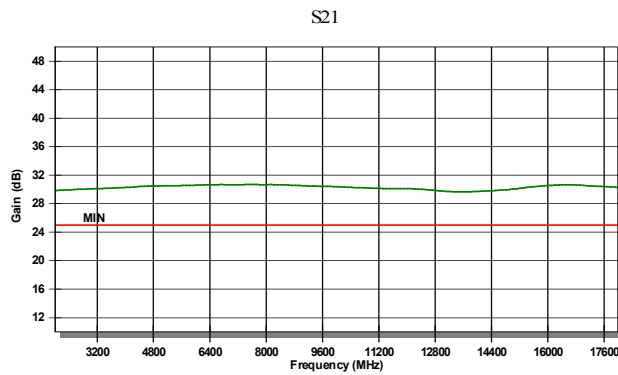

Current (mA)
180MA

Temp (°C)
+23C

Tested By
DUC CHAU

Comments

Printed On: 6/13/2005 10:30:58 AM

PASS
Final Test

6/13/2005 10:09:51 AM ID:3541 V1.1.1013

6/13/2005 10:10:11 AM ID:3543 V1.1.1013

6/13/2005 10:24:51 AM ID:3546 V1.1.1013

2000	1.33
4000	1.35
6000	1.35
8000	1.18
10000	1.26
12000	1.20
14000	1.49
16000	1.29
18000	1.71
MAX	1.71
SPECS:	
MAX	2.20
PASS	

6/13/2005 10:10:05 AM ID:3542 V1.1.1013