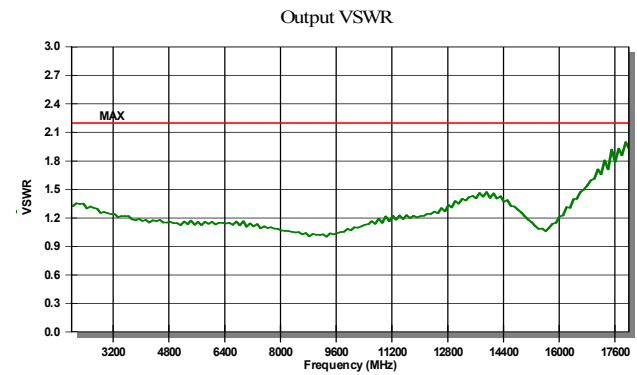

6/13/2005 10:10:16 AM ID:3544 V1.1.1013

2000	11.30
4000	11.40
6000	12.10
8000	12.00
10000	12.70
12000	12.83
14000	12.50
16000	12.50
18000	11.90
MIN	11.30
SPECS:	
MIN	10.00
PASS