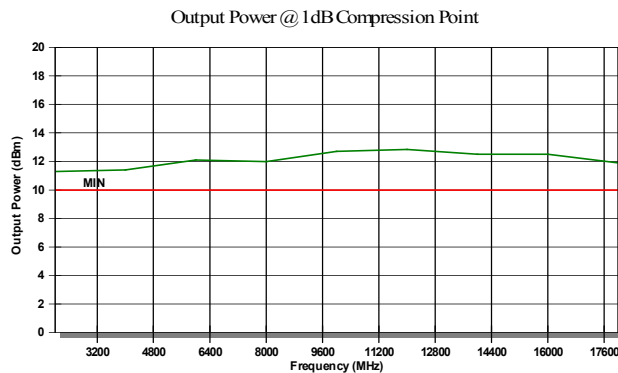

Current (mA)
180MA

Temp (°C)
+23C

Tested By
DUC CHAU

Comments

Printed On: 6/13/2005 10:30:58 AM

PASS
Final Test

6/13/2005 10:09:51 AM ID:3541 V1.1.1013

6/13/2005 10:10:11 AM ID:3543 V1.1.1013

6/13/2005 10:24:51 AM ID:3546 V1.1.1013

2000	1.33
4000	1.35
6000	1.35
8000	1.18
10000	1.26
12000	1.20
14000	1.49
16000	1.29
18000	1.71
MAX	1.71
SPECS:	
MAX	2.20
PASS	

6/13/2005 10:10:05 AM ID:3542 V1.1.1013