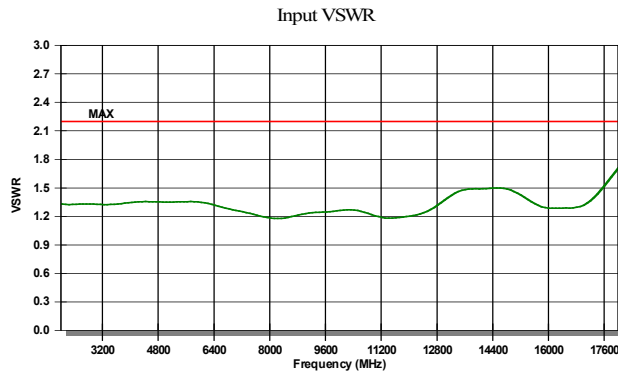

Current (mA)
180MA

Temp (°C)
+23C

Tested By
DUC CHAU

Comments

Printed On: 6/13/2005 10:30:58 AM

PASS
Final Test

6/13/2005 10:09:51 AM ID:3541 V1.1.1013

6/13/2005 10:10:11 AM ID:3543 V1.1.1013

6/13/2005 10:24:51 AM ID:3546 V1.1.1013

2000	1.33
4000	1.35
6000	1.35
8000	1.18
10000	1.26
12000	1.20
14000	1.49
16000	1.29
18000	1.71
MAX	1.71
SPECS:	
MAX	2.20
PASS	

6/13/2005 10:10:05 AM ID:3542 V1.1.1013