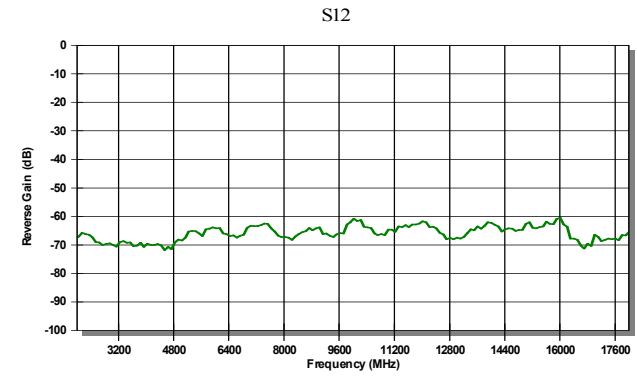

100 Davids Drive
Hauppauge, NY 11788
Tel: (631) 436-7400

Serial #
1061476

Model #
LCA-0218

Project #
MQ0140708

Customer
UK RF LIMITED

Customer PO
2133

Stock #
24F

Voltage (V)
+15V

Current (mA)
180MA

Temp (°C)
+23C

Tested By
DUC CHAU

Comments

Printed On: 6/13/2005 10:30:58 AM

PASS
Final Test

6/13/2005 10:09:51 AM ID:3541 V1.1.1013

6/13/2005 10:10:11 AM ID:3543 V1.1.1013

6/13/2005 10:24:51 AM ID:3546 V1.1.1013

2000	1.33
4000	1.35
6000	1.35
8000	1.18
10000	1.26
12000	1.20
14000	1.49
16000	1.29
18000	1.71
MAX	1.71
SPECS:	
MAX	2.20
PASS	

6/13/2005 10:10:05 AM ID:3542 V1.1.1013