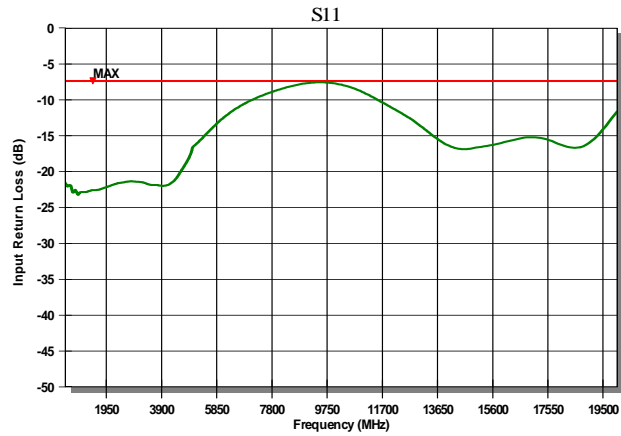

Voltage (V)

15

Current (mA)

325

Temp (°C)

23

Tested By

Comments

Do not exceed +13dbm CW at input.

PASS

Final Test

WEEE

MAX -7.56
SPEC: -7.36
ID:5103766 PASS

MAX -8.82
SPEC: -8.52
ID:5103772 PASS

MIN 30.17
SPEC: 25.00
ID:5103780 PASS

MAX 3.18
SPEC: 5.00
ID:5103786 PASS