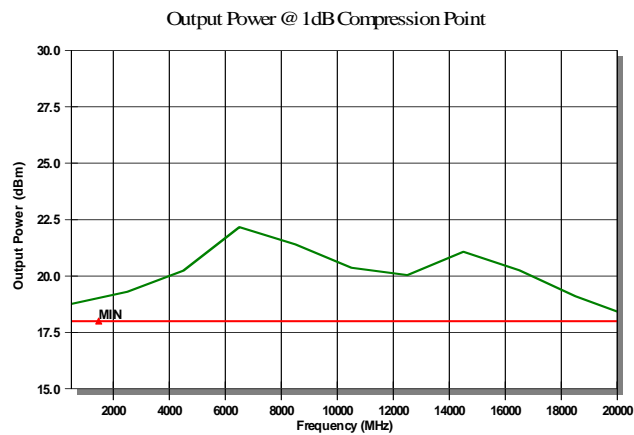

MIN 18.42
SPEC: 18.00
ID:5103876 PASS