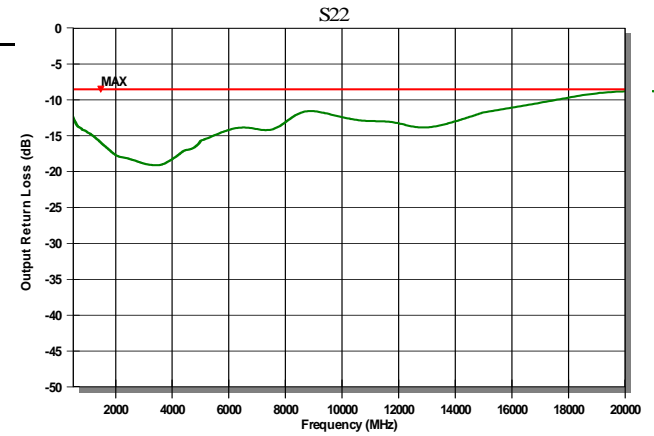

Do not exceed +13dbm CW at input.

PASS

Final Test

WEEE

MAX -7.56
SPEC: -7.36
ID:5103766 PASS

MAX -8.82
SPEC: -8.52
ID:5103772 PASS

MIN 30.17
SPEC: 25.00
ID:5103780 PASS

MAX 3.18
SPEC: 5.00
ID:5103786 PASS