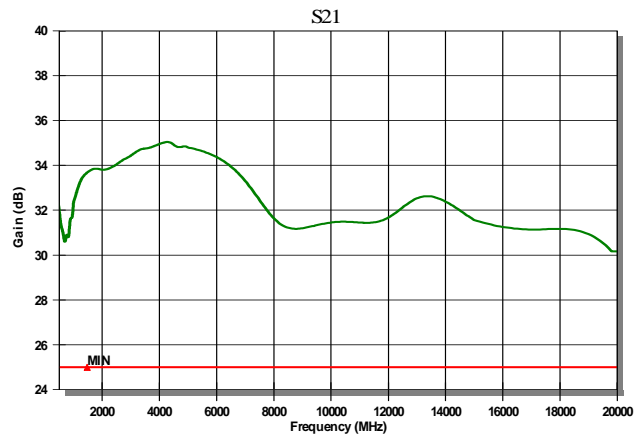

Do not exceed +13dbm CW at input.

PASS

Final Test

WEEE

MAX -7.56
SPEC: -7.36
ID:5103766 PASS

MAX -8.82
SPEC: -8.52
ID:5103772 PASS

MIN 30.17
SPEC: 25.00
ID:5103780 PASS

MAX 3.18
SPEC: 5.00
ID:5103786 PASS