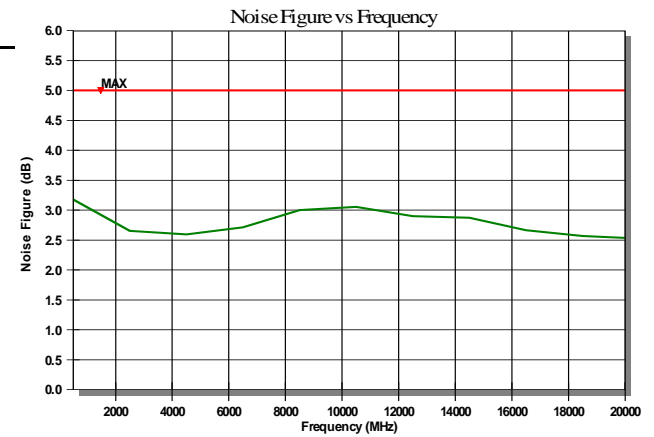

Do not exceed +13dbm CW at input.

PASS

Final Test

WEEE

MAX -7.56
SPEC: -7.36
ID:5103766 PASS

MAX -8.82
SPEC: -8.52
ID:5103772 PASS

MIN 30.17
SPEC: 25.00
ID:5103780 PASS

MAX 3.18
SPEC: 5.00
ID:5103786 PASS