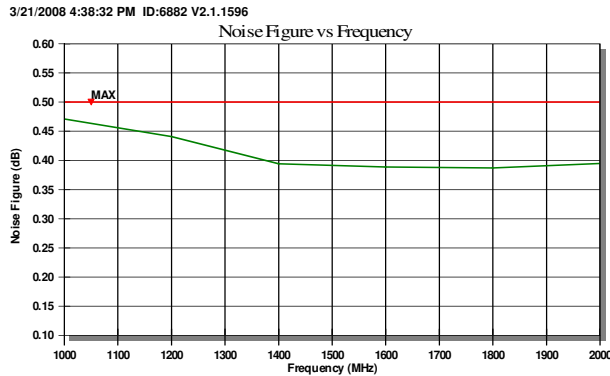

100 Davids Drive
Hauppauge, NY 11788
Tel: (631) 436-7400

AFS3-01000200-05-10P-6

Specifications at +23 °C

Frequency Range

1.0 to 2.0 GHz

Gain

38 dB min

Gain Flatness

±1.0 dB max

Noise Figure

0.5 dB max

VSWR IN/OUT

2.0/2.0 max

P1dB

+10 dBm min

DC Power

+15 VDC @ 100 mA

Operating Temperature

-54 to +85 °C

3/21/2008 4:40:58 PM ID:6889 V2.1.1596

3/21/2008 4:43:29 PM ID:6890 V2.1.1596