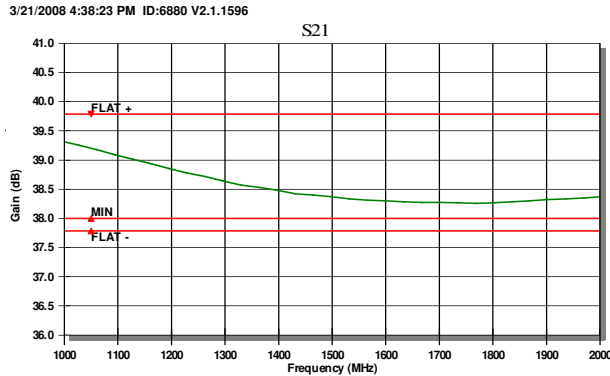

100 Davids Drive
Hauppauge, NY 11788
Tel: (631) 436-7400

AFS3-01000200-05-10P-6

Specifications at +23 °C

Frequency Range

1.0 to 2.0 GHz

Gain

38 dB min

Gain Flatness

±1.0 dB max

Noise Figure

0.5 dB max

VSWR IN/OUT

2.0/2.0 max

P1dB

+10 dBm min

DC Power

+15 VDC @ 100 mA

Operating Temperature

-54 to +85 °C

3/21/2008 4:40:58 PM ID:6889 V2.1.1596

3/21/2008 4:43:29 PM ID:6890 V2.1.1596