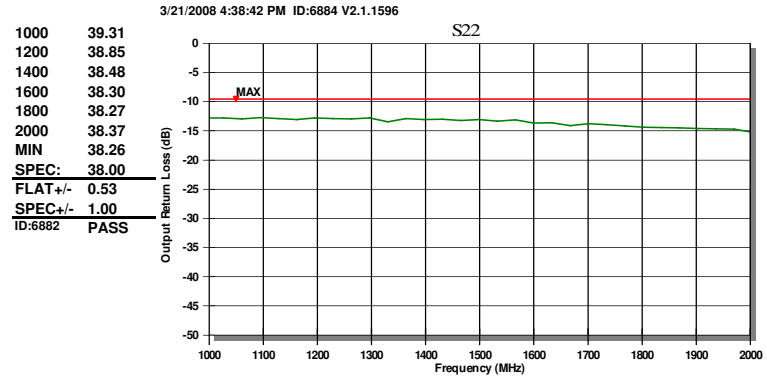

100 Davids Drive
Hauppauge, NY 11788
Tel: (631) 436-7400

AFS3-01000200-05-10P-6

Specifications at +23 °C

Frequency Range

1.0 to 2.0 GHz

Gain

38 dB min

Gain Flatness

±1.0 dB max

Noise Figure

0.5 dB max

VSWR IN/OUT

2.0/2.0 max

P1dB

+10 dBm min

DC Power

+15 VDC @ 100 mA

Operating Temperature

-54 to +85 °C

3/21/2008 4:40:58 PM ID:6889 V2.1.1596

3/21/2008 4:43:29 PM ID:6890 V2.1.1596