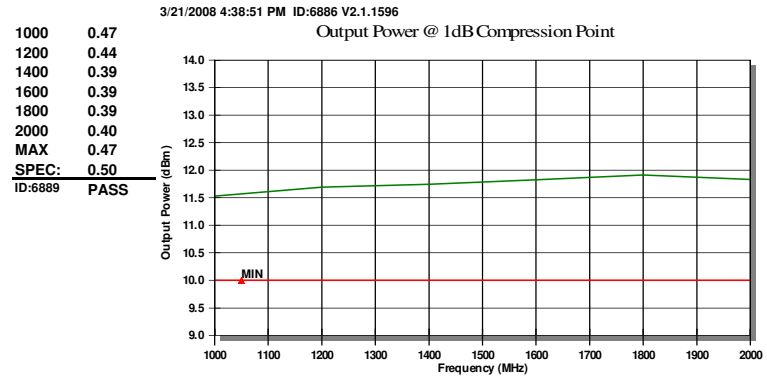

100 Davids Drive
Hauppauge, NY 11788
Tel: (631) 436-7400

AFS3-01000200-05-10P-6

Specifications at +23 °C

Frequency Range

1.0 to 2.0 GHz

Gain

38 dB min

Gain Flatness

±1.0 dB max

Noise Figure

0.5 dB max

VSWR IN/OUT

2.0/2.0 max

P1dB

+10 dBm min

DC Power

+15 VDC @ 100 mA

Operating Temperature

-54 to +85 °C

3/21/2008 4:40:58 PM ID:6889 V2.1.1596

3/21/2008 4:43:29 PM ID:6890 V2.1.1596