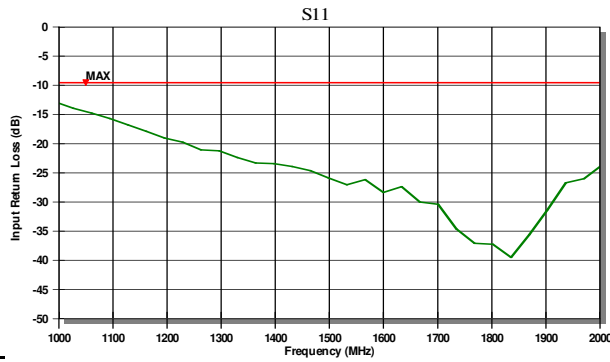

100 Davids Drive
Hauppauge, NY 11788
Tel: (631) 436-7400

AFS3-01000200-05-10P-6

Specifications at +23 °C

Frequency Range

1.0 to 2.0 GHz

Gain

38 dB min

Gain Flatness

±1.0 dB max

Noise Figure

0.5 dB max

VSWR IN/OUT

2.0/2.0 max

P1dB

+10 dBm min

DC Power

+15 VDC @ 100 mA

Operating Temperature

-54 to +85 °C

3/21/2008 4:40:58 PM ID:6889 V2.1.1596

3/21/2008 4:43:29 PM ID:6890 V2.1.1596