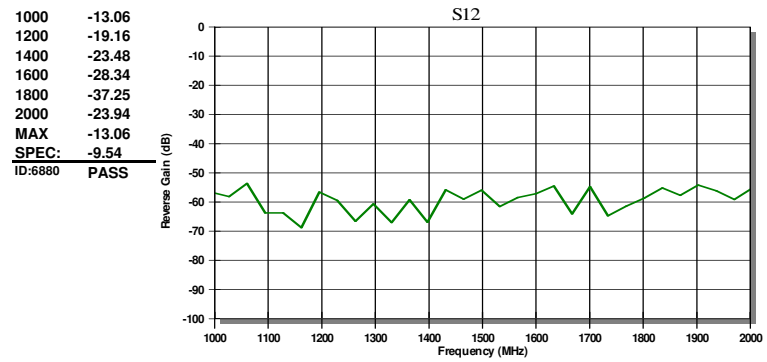

100 Davids Drive
Hauppauge, NY 11788
Tel: (631) 436-7400

AFS3-01000200-05-10P-6

Specifications at +23 °C

Frequency Range

1.0 to 2.0 GHz

Gain

38 dB min

Gain Flatness

±1.0 dB max

Noise Figure

0.5 dB max

VSWR IN/OUT

2.0/2.0 max

P1dB

+10 dBm min

DC Power

+15 VDC @ 100 mA

Operating Temperature

-54 to +85 °C

3/21/2008 4:40:58 PM ID:6889 V2.1.1596

3/21/2008 4:43:29 PM ID:6890 V2.1.1596