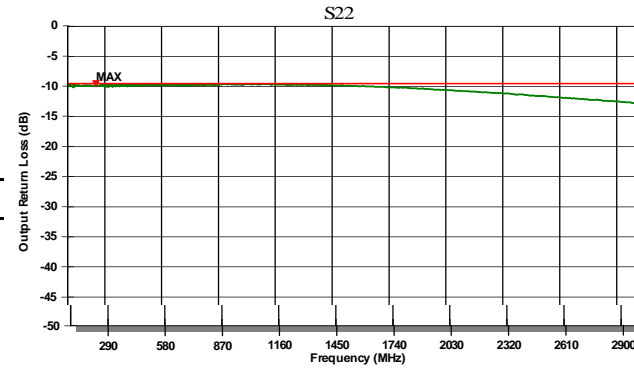

RF Input: +13 dBm

DC Input: +24 VDC

Created on:

5/12/10 3:51 PM

0	-11.43
0	-12.92
100	-13.72
100	-14.24
100	-13.42
100	-11.21
100	-9.56
AX	-9.56
PEC:	-9.54

0	-23.35
0	-23.86
00	-23.51
00	-22.77
00	-21.84
00	-20.69
00	-19.74

0	14.84
0	14.74
00	14.47
00	14.15
00	13.68
00	13.20
00	12.78
N	12.74
EC:	10.00
AT+/-	1.18
EC+/-	1.50

0	-9.74
0	-9.80
00	-9.65
00	-9.97
00	-10.70
00	-11.78
00	-12.78
X	-9.55
EC:	-9.54

0	1.38
0	1.21
00	1.23
00	1.20
00	1.16
00	1.28
00	1.21
AX	1.38
PEC:	1.40