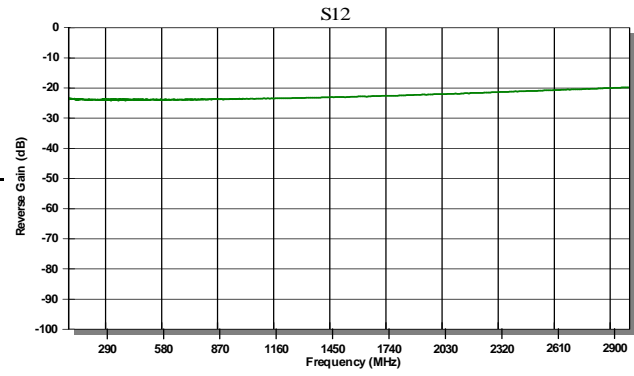

RF Input: +13 dBm

DC Input: +24 VDC

Created on:

5/12/10 3:51 PM

0	-11.43
0	-12.92
100	-13.72
100	-14.24
100	-13.42
100	-11.21
100	-9.56
AX	-9.56
PEC:	-9.54

0	-23.35
0	-23.86
00	-23.51
00	-22.77
00	-21.84
00	-20.69
00	-19.74

0	14.84
0	14.74
00	14.47
00	14.15
00	13.68
00	13.20
00	12.78
N	12.74
EC:	10.00
AT+/-	1.18
EC+/-	1.50

0	-9.74
0	-9.80
00	-9.65
00	-9.97
00	-10.70
00	-11.78
00	-12.78
X	-9.55
EC:	-9.54

0	1.38
0	1.21
00	1.23
00	1.20
00	1.16
00	1.28
00	1.21
AX	1.38
PEC:	1.40