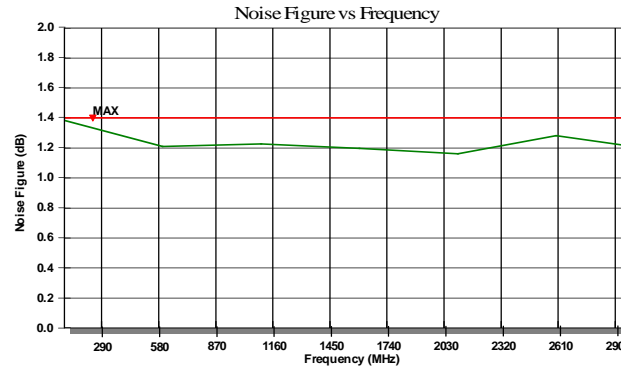

RF Input: +13 dBm

DC Input: +24 VDC

Created on:

5/12/10 3:51 PM

0	-11.43
0	-12.92
100	-13.72
100	-14.24
100	-13.42
100	-11.21
100	-9.56
AX	-9.56
PEC:	-9.54

0	-23.35
0	-23.86
00	-23.51
00	-22.77
00	-21.84
00	-20.69
00	-19.74

0	14.84
0	14.74
00	14.47
00	14.15
00	13.68
00	13.20
00	12.78
N	12.74
EC:	10.00
AT+/-	1.18
EC+/-	1.50

0	-9.74
0	-9.80
00	-9.65
00	-9.97
00	-10.70
00	-11.78
00	-12.78
X	-9.55
EC:	-9.54

0	1.38
0	1.21
00	1.23
00	1.20
00	1.16
00	1.28
00	1.21
AX	1.38
PEC:	1.40