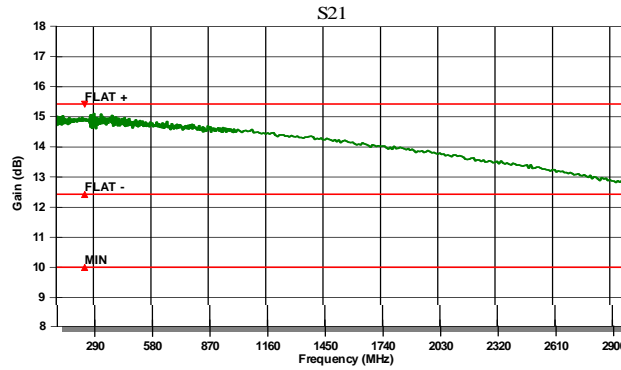

RF Input: +13 dBm

DC Input: +24 VDC

Created on:

5/12/10 3:51 PM

0	-11.43
0	-12.92
100	-13.72
100	-14.24
100	-13.42
100	-11.21
100	-9.56
AX	-9.56
PEC:	-9.54

0	-23.35
0	-23.86
00	-23.51
00	-22.77
00	-21.84
00	-20.69
00	-19.74

0	14.84
0	14.74
00	14.47
00	14.15
00	13.68
00	13.20
00	12.78
N	12.74
EC:	10.00
AT+/-	1.18
EC+/-	1.50

0	-9.74
0	-9.80
00	-9.65
00	-9.97
00	-10.70
00	-11.78
00	-12.78
X	-9.55
EC:	-9.54

0	1.38
0	1.21
00	1.23
00	1.20
00	1.16
00	1.28
00	1.21
AX	1.38
PEC:	1.40