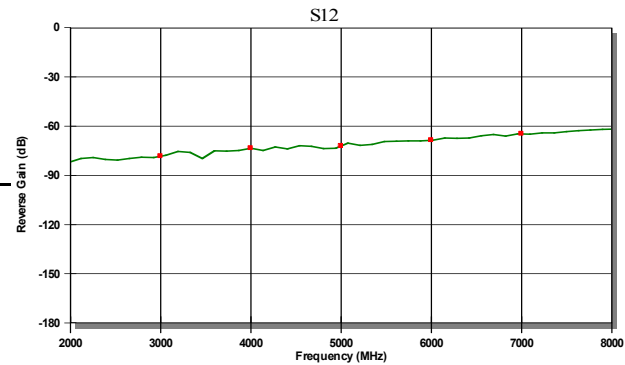

10/23/2007 8:32:12 AM ID:5622 V2.1.1537

Printed On: 10/23/2007 8:39:41 AM

PASS
Final Test

WEEE