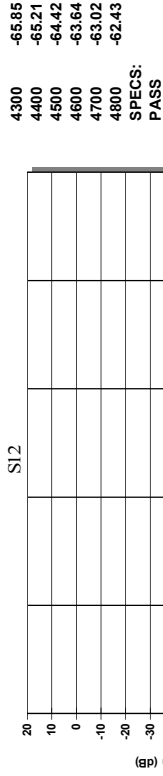

100 Davids Drive  
Hauppauge, NY 11788  
Tel: (631) 436-7400

Serial #  
1335218

Model #  
AFS3-04300480-07-S-4

Project #

Customer

Customer PO

Stock #  
655C

Voltage (V)  
+15V

Current (mA)  
97ma

Temp (°C)  
23

Tested By

Comments

Printed On: 11/5/2007 7:57:09 AM

**PASS**

WEEE

11/5/2007 7:52:40 AM ID:40 V2.1.1528

11/5/2007 7:52:41 AM ID:41 V2.1.1528

11/5/2007 7:52:42 AM ID:42 V2.1.1528

11/5/2007 7:52:43 AM ID:43 V2.1.1528

11/5/2007 7:56:58 AM ID:45 V2.1.1528