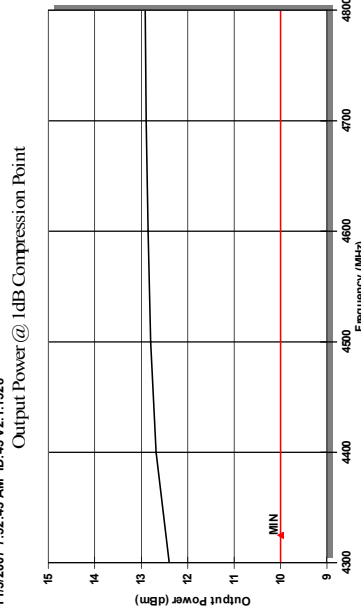

11/5/2007 7:52:43 AM ID:43 V2.1.1528