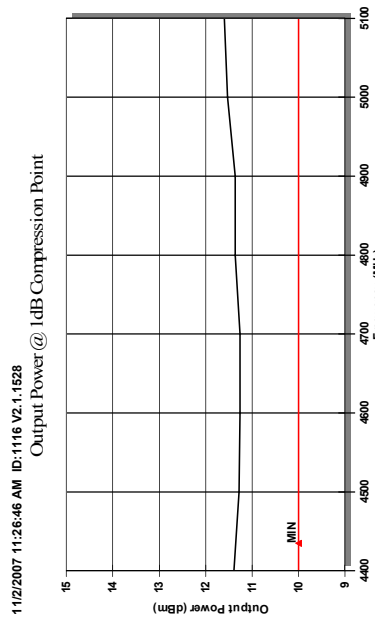

Current (mA)
79ma

Temp (°C)
23

Tested By

Comments

Printed On: 11/2/2007 11:38:08 AM

PASS

WEEE

11/2/2007 8:13:38 AM ID:1087 V2.1.1528