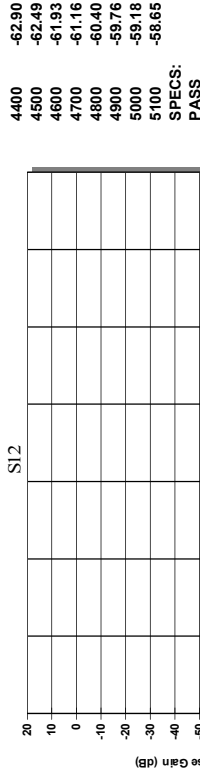

100 Davids Drive
Hauppauge, NY 11788
Tel: (631) 436-7400

Serial #
1334936

Model #
AFS3-04400510-07-S-4

Project #

Customer

Customer PO

Stock #
866G

Voltage (V)
+15V

Current (mA)
79ma

Temp (°C)
23

Tested By

Comments

Printed On: 11/2/2007 11:38:08 AM

PASS

WEEE

11/2/2007 8:13:38 AM ID:1087 V2.1.1528