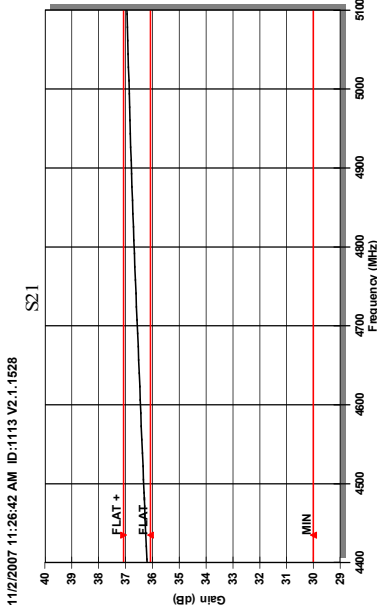

Current (mA)
79ma

Temp (°C)
23

Tested By

Comments

Printed On: 11/2/2007 11:38:08 AM

PASS

WEEE

11/2/2007 8:13:38 AM ID:1087 V2.1.1528

11/2/2007 8:13:10 AM ID:1088 V2.1.1528