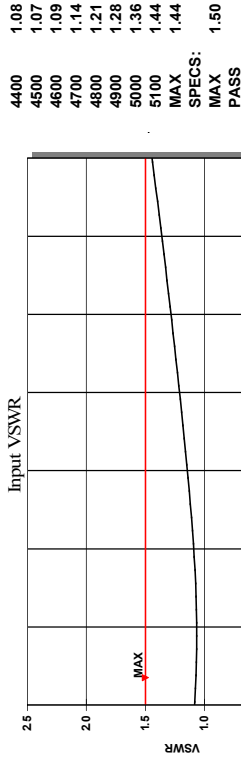

100 Davids Drive
Hauppauge, NY 11788
Tel: (631) 436-7400

Serial #
1334936

Model #
AFS3-04400510-07-S-4

Project #

Customer

Customer PO

Stock #
866G

Voltage (V)
+15V

Current (mA)
79ma

Temp (°C)
23

Tested By

Comments

Printed On: 11/2/2007 11:38:08 AM

PASS

WEEE

11/2/2007 8:13:38 AM ID:1087 V2.1.1528