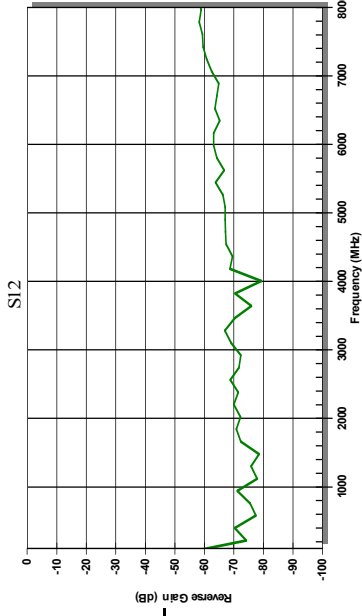

12/19/2007 1:20:36 PM ID:18619 V2.1.1537