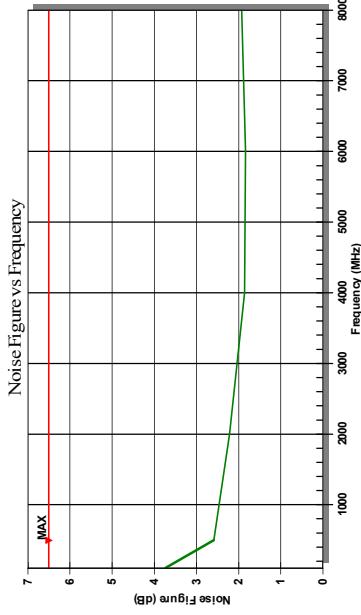

12/19/2007 1:20:38 PM ID:18620 V2.1.1537

12/19/2007 1:29:16 PM ID:18624 V2.1.1537