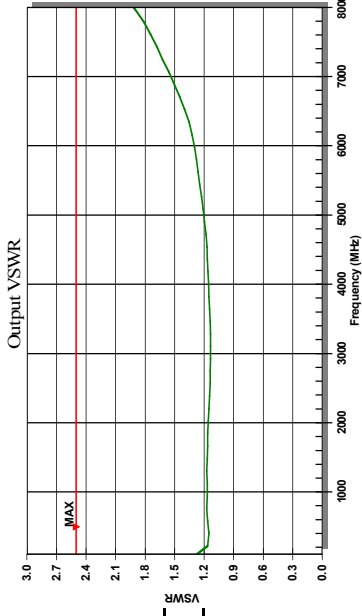

12/19/2007 1:20:36 PM ID:18619 V2.1.1537

12/19/2007 1:20:40 PM ID:18621 V2.1.1537