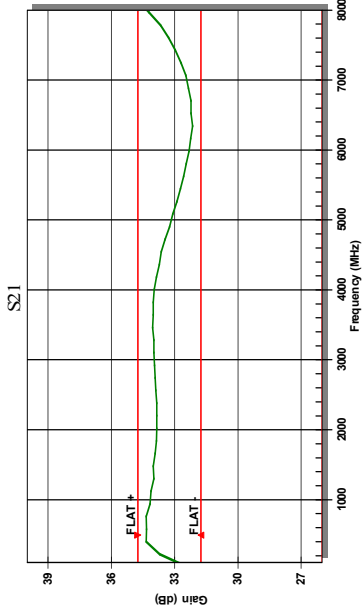

Current (mA)
262

Temp (°C)
23

Tested By

Comments

Printed On: 12/19/2007 1:43:02 PM

PASS
Final Test

WEEE

12/19/2007 1:20:34 PM ID:18618 V2.1.1537