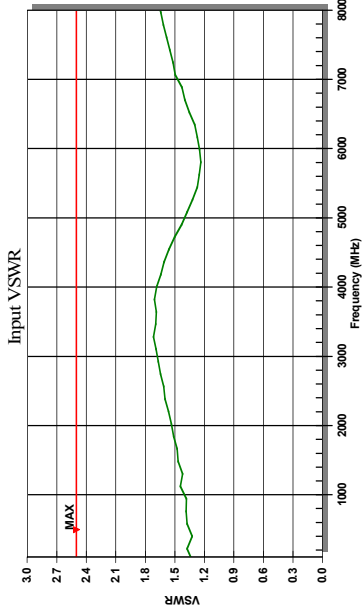

Current (mA)
262

Temp (°C)
23

Tested By

Comments

Printed On: 12/19/2007 1:43:02 PM

PASS
Final Test

WEEE

12/19/2007 1:20:34 PM ID:18618 V2.1.1537