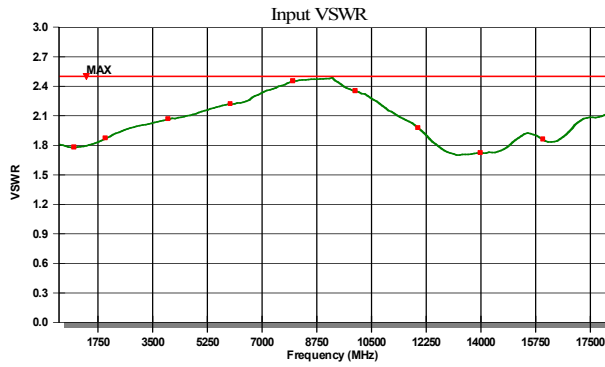

100 Davids Drive
Hauppauge, NY 11788
Tel: (631) 436-7400

Serial #
1275133

Model #
AFS42-00101800-25-S-42-R

Project #

Customer

Customer PO

Stock #
274G/275G

Voltage (V)
+15V

Current (mA)
224MA

Temp (°C)
23

Tested By

Comments
Noise figure increases below
500mhz.

5/2/2008 3:35:35 PM ID:1960 V2.1.1612

5/2/2008 3:35:38 PM ID:1962 V2.1.1612

5/2/2008 3:47:26 PM ID:1968 V2.1.1612

5/2/2008 3:35:36 PM ID:1961 V2.1.1612