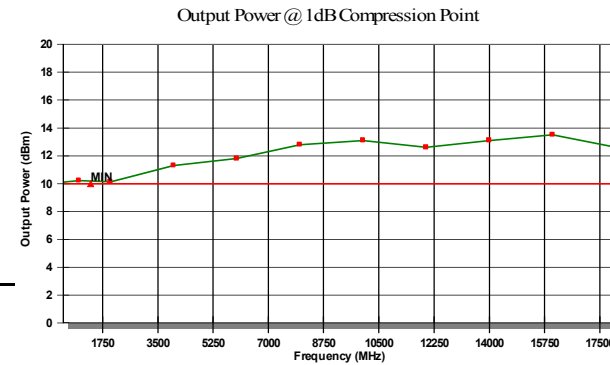

5/2/2008 3:53:29 PM ID:1969 V2.1.1612

Printed On: 5/2/2008 3:56:39 PM

PASS
Final Test

WEEE